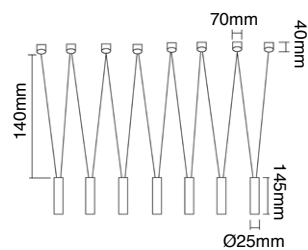

Viva VII Nero

Description: Aluminium/Black
Bulb: 7xG9 Max 3,5W LED 230V
Bulb Excluded
Recommended Lighting Spurce: G9 Capsule