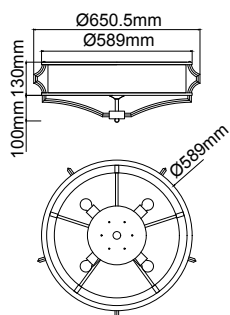

Stesso PL Gold/Nero M

Description: Metal/Gold
Shade: Fabric/Black
Glass/ Frosted White
Bulb: 4xE27 Max 12W LED 230V
Bulb Excluded