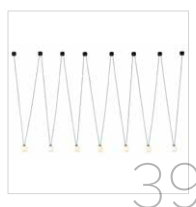

Index

Pendants

Movo VII

Ceilings