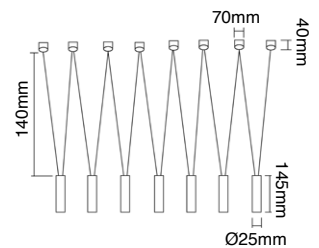

Viva VII Bianco

Description: Aluminium/White
Bulb: 7xG9 Max 3,5W LED 230V
Bulb Excluded
Recommended Lighting Spurce: G9 Capsule