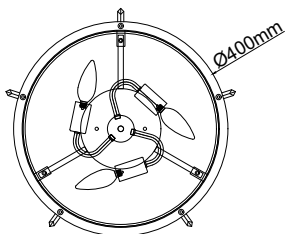

Pirelo PL Cromo

Description: Metal/Chrome
Shade: Fabric/Creme White
Bulb: 3xE14 Max 12W LED 230V
Bulb Excluded