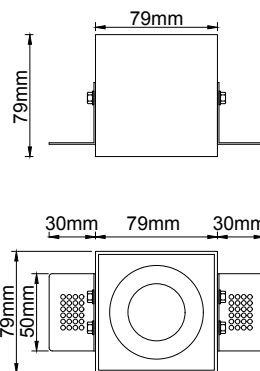

Sotto Nero

Description: Metal/Aluminium/Black
Bulb: 1x GU10 Max 8W LED 230V
Bulb Excluded