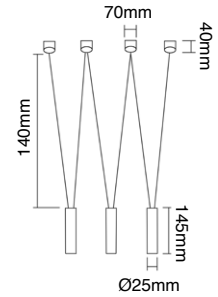

Viva V Bianco

Description: Aluminium/White
 Bulb: 5xG9 Max 3,5W LED 230V
 Bulb Excluded
 Recommended Lighting Spurce: G9 Capsule

Viva VII Bianco

Description: Aluminium/White
 Bulb: 7xG9 Max 3,5W LED 230V
 Bulb Excluded
 Recommended Lighting Spurce: G9 Capsule