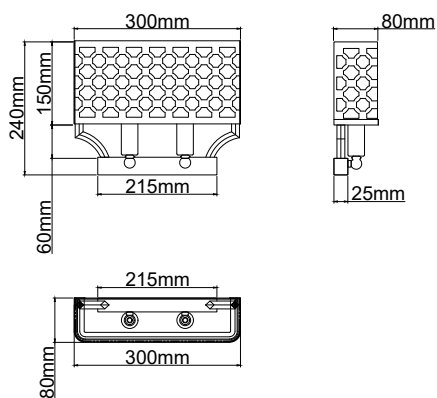

Verno Parette Cromo

Description: Metal/ Chrome
Shade Fabric/ Creme White
glass/ frosted white
Bulb: 2xE14 Max 12W LED 230V
Bulb Excluded

Verno Parette Old Gold

Description: Metal/ Satin Gold
Shade Fabric/ Creme White
glass/ frosted white
Bulb: 2xE14 Max 12W LED 230V
Bulb Excluded