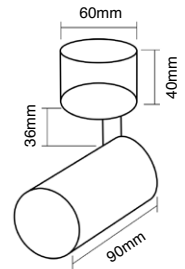

Tuka Nero

Description: Aluminium/Black
Bulb: 1x GU10 Max 8W LED 230V
Bulb Excluded