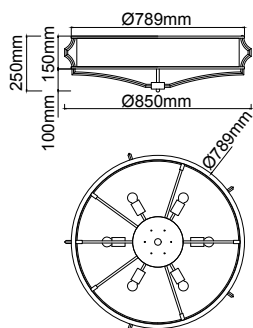

Stesso PL Cromo M

Description: Metal/Chrome
Shade: Fabric/Creme White
Glass/ Frosted White
Bulb: 4xE27 Max 12W LED 230V
Bulb Excluded