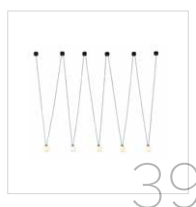

Index

Pendants

Movo V

Ceilings