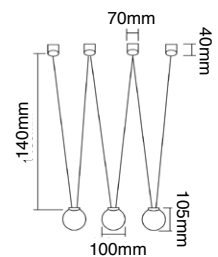

Movo III

Description: Aluminium/Black
Glass/Opal White
Bulb: 3xG9 Max 8W LED 230V
Bulb Excluded