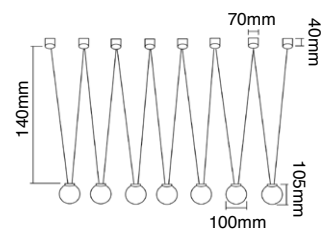

Movo VII

Description: Aluminium/Black
Glass/Opal White
Bulb: 7xG9 Max 8W LED 230V
Bulb Excluded