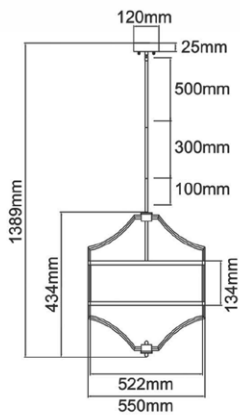

Stesso Gold/Nero M

Description: Metal/ Gold
Shade: Fabric/Black
Bulb: 4xE27 Max 15W LED 230V
Bulb Excluded