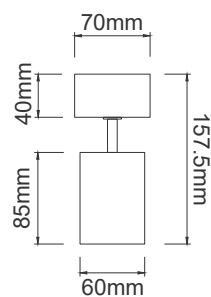

Description: Aluminium/White/Rose Gold
Bulb: 1x GU10 Max 8W LED 230V
Bulb Excluded

Cardi I Small Bianco

Description: Aluminium/White
Bulb: 1x GU10 Max 8W LED 230V
Bulb Excluded

Cardi I Small Bianco/Nero

Description: Aluminium/White/Black
Bulb: 1x GU10 Max 8W LED 230V
Bulb Excluded