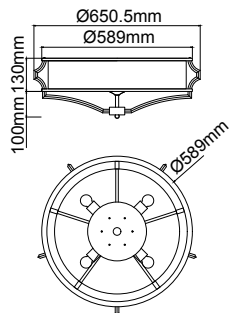

Verno Parette Cromo

Description: Metal/ Chrome
Shade Fabric/ Creme White
glass/ frosted white
Bulb: 2xE14 Max 12W LED 230V
Bulb Excluded

Verno Parette Old Gold

Description: Metal/ Satin Gold
Shade Fabric/ Creme White
glass/ frosted white
Bulb: 2xE14 Max 12W LED 230V
Bulb Excluded