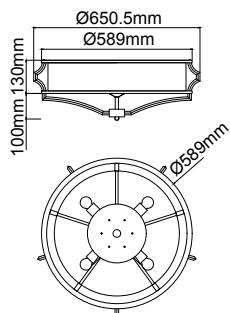

Stesso PL Cromo M

Description: Metal/Chrome
 Shade: Fabric/Creme White
 Glass/ Frosted White
 Bulb: 4xE27 Max 12W LED 230V
 Bulb Excluded

Stesso PL Cromo L

Description: Metal/Chrome
 Shade Fabric/Creme White
 Glass/ Frosted White
 Bulb: 6xE27 Max 12W LED 230V
 Bulb Excluded