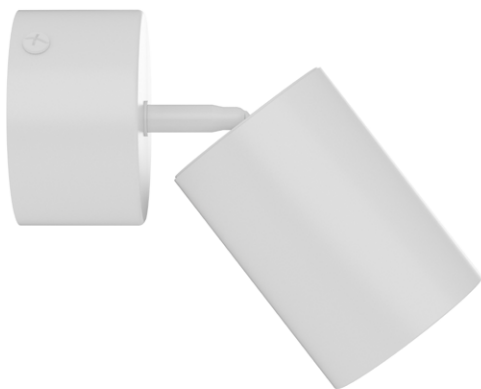

Kika Mobile Bianco

Description: Aluminium / White
Bulb: 1x GU10 Max 8W LED 230V
Bulb Excluded