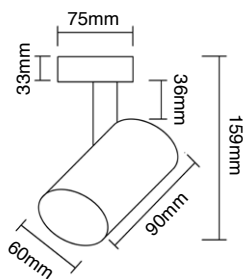

Tuka Track Nero

Description: Aluminium/Black
Bulb: 1x GU10 Max 8W LED 230V
Bulb Excluded