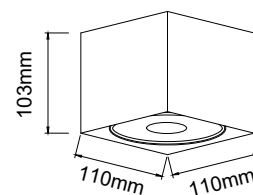

Cardi I Small Bianco/Gold

Description: Aluminium/White/Gold
Bulb: 1x GU10 Max 8W LED 230V
Bulb Excluded