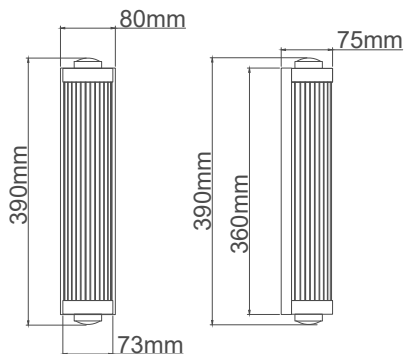

Fumi Parette Nero IP44

Description: Metal/Black Matt
Glass/Transparent
Bulb: 2xG9 Max 8W LED 230V
Bulb Excluded