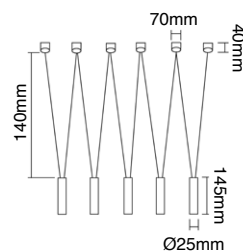

Viva V Nero

Description: Aluminium/Black
Bulb: 5xG9 Max 3,5W LED 230V
Bulb Excluded
Recommended Lighting Spurce: G9 Capsule