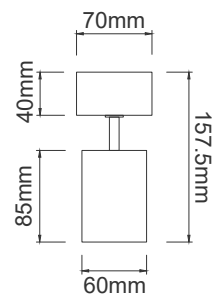

Kika Mobile Nero/Rose Gold

Description: Aluminium/Nero/Rose Gold
Bulb: 1x GU10 Max 8W LED 230V
Bulb Excluded