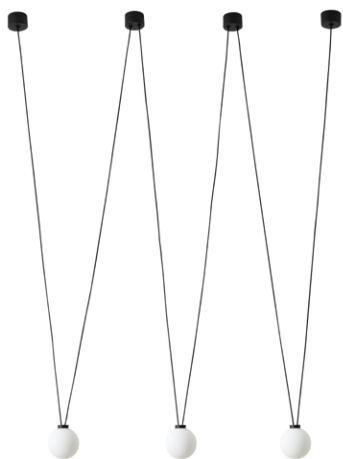

Movo III

Description: Aluminium/Black
Glass/Opal White
Bulb: 3xG9 Max 8W LED 230V
Bulb Excluded

Movo V

Description: Aluminium/Black
Glass/Opal White
Bulb: 5xG9 Max 8W LED 230V
Bulb Excluded

Movo VII

Description: Aluminium/Black
Glass/Opal White
Bulb: 7xG9 Max 8W LED 230V
Bulb Excluded