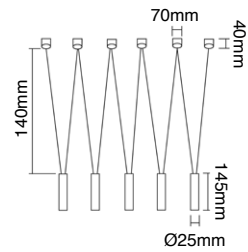

Viva V Bianco

Description: Aluminium/White
Bulb: 5xG9 Max 3,5W LED 230V
Bulb Excluded
Recommended Lighting Spurce: G9 Capsule