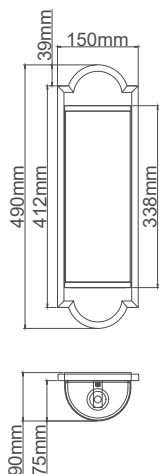

Libero Parette Cromo

Description: Metal/ Chrome
Shade: Fabric/Creme White
Bulb: 2xE14 Max 12W LED 230V
Bulb Excluded

Libero Parette Old Gold

Libero Parette Old Gold
Description: Metal/ Satin Gold
Shade: Fabric/Creme White
Bulb: 2xE14 Max 12W LED 230V
Bulb Excluded