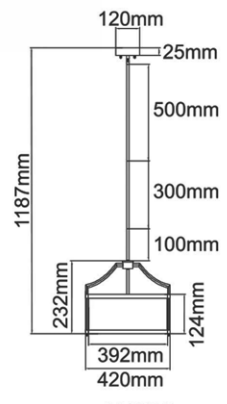

Stanza Gold/Nero S

Description: Metal/ Gold
Shade: Fabric/Black
Glass/ Frosted White
Bulb: 3xE27 Max 15W LED 230V
Bulb Excluded

Stanza Gold/Nero M

Description: Metal/ Gold
Shade: Fabric/Black
Glass/ Frosted White
Bulb: 4xE27 Max 15W LED 230V
Bulb Excluded