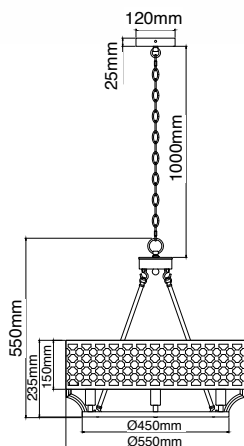

51

Recesseds

Verno Cromo

Description: Metal/ Chrome
Shade: Fabric/Creme White
Bulb: 6xE14 Max 12W LED 230V
Bulb Excluded

Verno Old Gold

Description: metal/satin gold
Shade: fabric/creme white
glass/frosted white
Bulb: 6xE27 max 12W led 230V
Bulb excluded