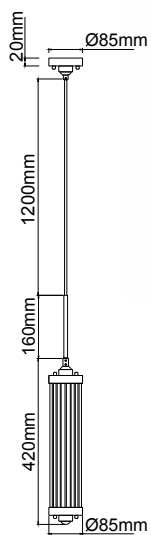

Fiatto I Old Gold

Description: Metal/Satin Gold
Glass/Transparent
Bulb: 1xE14 Max 12W LED 230V
Bulb Excluded