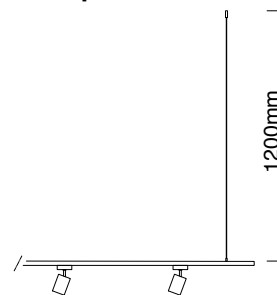

Suspension kit x2