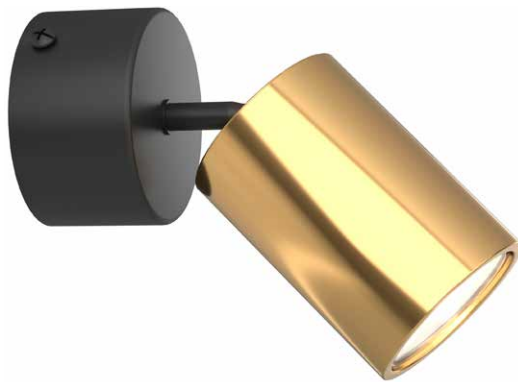

Kika Mobile Nero

Description: Aluminium/Black
Bulb: 1x GU10 Max 8W LED 230V
Bulb Excluded

Kika Mobile Nero/Gold

Description: Aluminium/Black/Gold
Bulb: 1x GU10 Max 8W LED 230V
Bulb Excluded