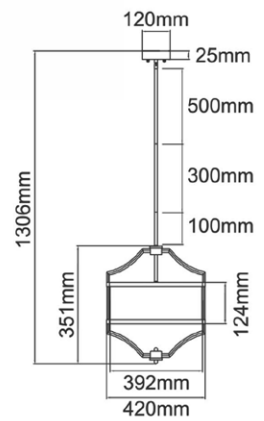

Stesso Gold/Nero M

Description: Metal/ Gold
Shade: Fabric/Black
Bulb: 4xE27 Max 15W LED 230V
Bulb Excluded