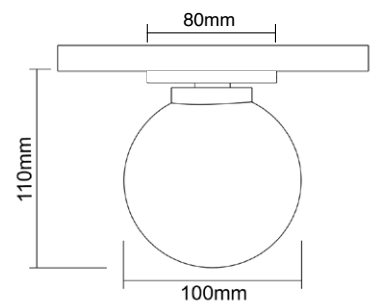

Movo Track

Description: Aluminium/Black
Glass/Opal White
Plastic Adapter
Bulb: 1xG9 Max 8W LED 230V
Bulb Excluded