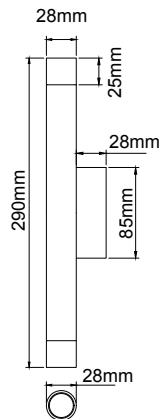

Q Parette Nero/Gold

Description: Aluminium/Nero/Gold
Bulb: 2xG9 Max 3,5W LED 230V
Bulb Excluded
Recommended Lighting Source: G9 Capsule