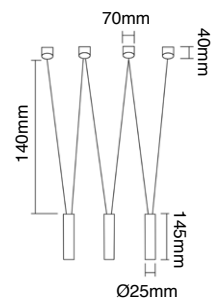

Viva III Nero

Description: Aluminium/Black
Bulb: 3xG9 Max 3,5W LED 230V
Bulb Excluded
Recommended Lighting Spurce: G9 Capsule