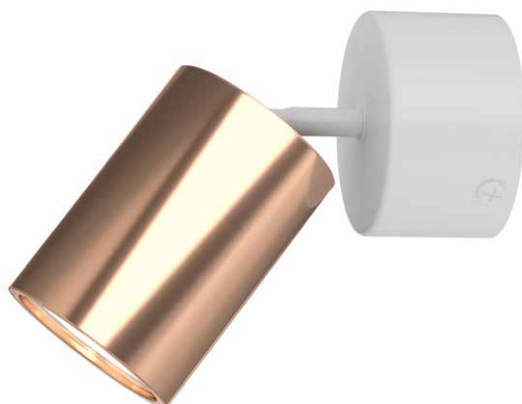

Kika Mobile Bianco/Gold

Description: Aluminium/White/Gold
Bulb: 1x GU10 Max 8W LED 230V
Bulb Excluded