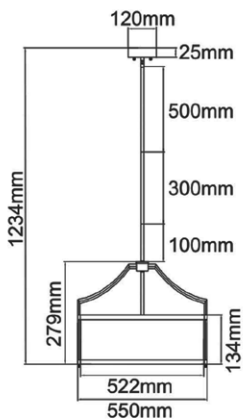

Stanza Gold/Nero S

Description: Metal/ Gold
Shade: Fabric/Black
Glass/ Frosted White
Bulb: 3xE27 Max 15W LED 230V
Bulb Excluded

Stanza Gold/Nero M

Description: Metal/ Gold
Shade: Fabric/Black
Glass/ Frosted White
Bulb: 4xE27 Max 15W LED 230V
Bulb Excluded