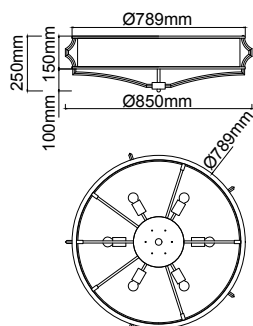

Stesso PL Old Gold M

Description: Metal/Satin Gold
Shade: Fabric/Creme White
Glass/ Frosted White
Bulb: 4xE27 Max 12W LED 230V
Bulb Excluded