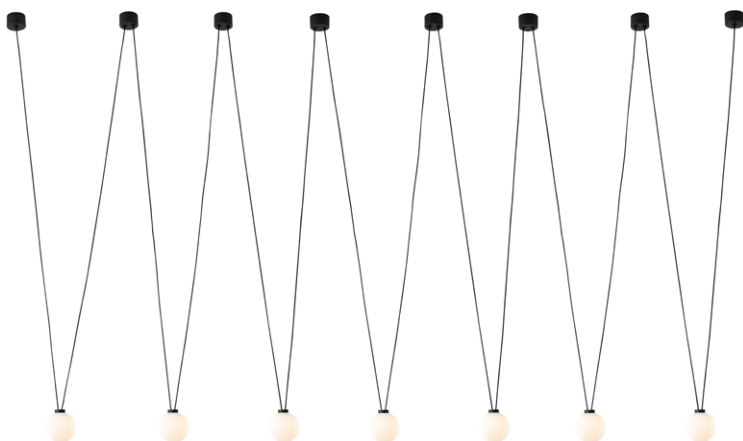

Movo V

Description: Aluminium/Black
Glass/Opal White
Bulb: 5xG9 Max 8W LED 230V
Bulb Excluded