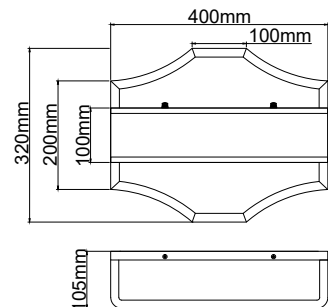

Gerdo Parette Old Gold

Description: Metal/Satin Gold
Shade: Fabric/Creme White
Bulb: 2xE14 Max 12W LED 230V
Bulb Excluded