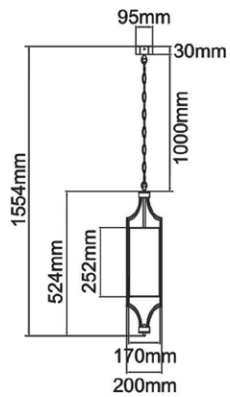

Lunga Gold/Nero

Description: Metal/ Gold
Shade: Fabric/Black
Bulb: 1xE27 Max 15W LED 230V
Bulb Excluded