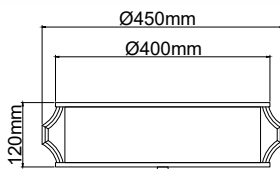

Pirelo PL Cromo

Description: Metal/Chrome
Shade: Fabric/Creme White
Bulb: 3xE14 Max 12W LED 230V
Bulb Excluded