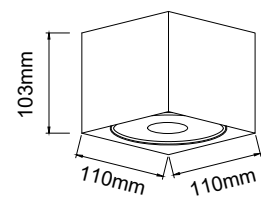

Cardi I Small Nero/Gold

Description: Aluminium/Black/Gold
Bulb: 1x GU10 Max 8W LED 230V
Bulb Excluded