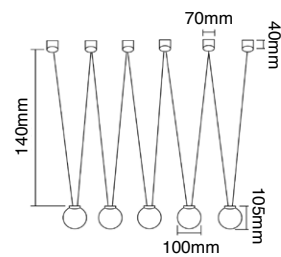

Movo V

Description: Aluminium/Black
Glass/Opal White
Bulb: 5xG9 Max 8W LED 230V
Bulb Excluded